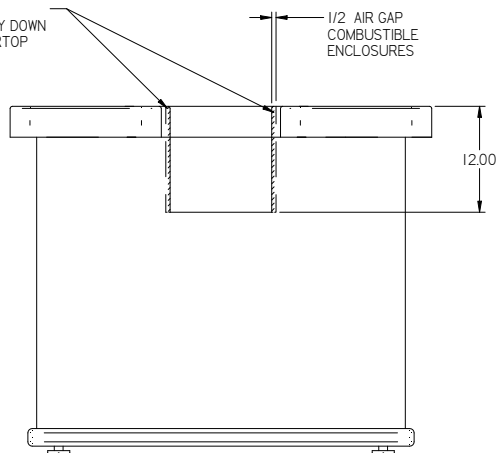

COMBUSTIBLE ENCLOSURES
MAINTAIN 1/2" AIR GAP ALL THE WAY DOWN
(SIDES AND REAR) BELOW COUNTERTOP

AURORA SINGLE SIDE BURNER